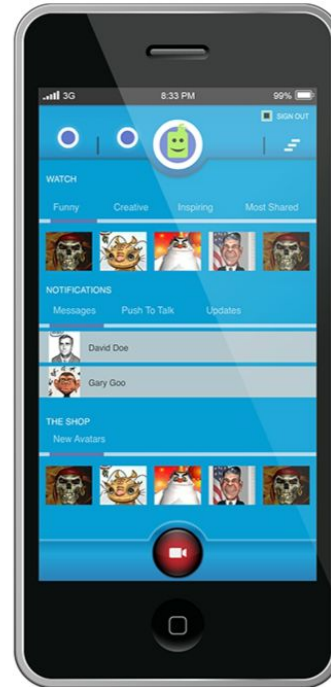

Global Publishing App

NEXT SCREENSHOT >>>

Intel

Chip Mobile Smart Agent

● Pocket Avatars

Frankly Chat

Celebrity Chat Prototype

Gift Wrapped