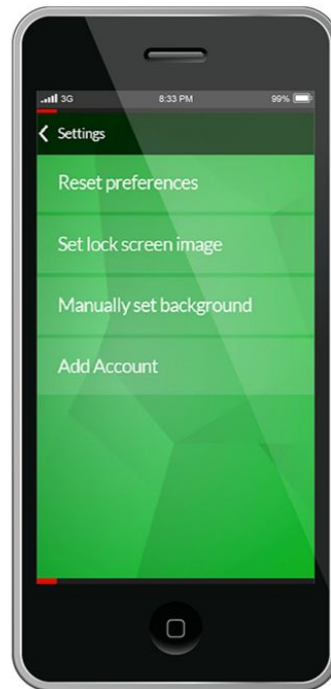

Celebrity Chat Prototype

Gift Wrapped

Custom Music Maker App

Tab Traks

Piano N Guitar App

ILuvMyPlanet

Global Publishing App

NEXT SCREENSHOT >>>