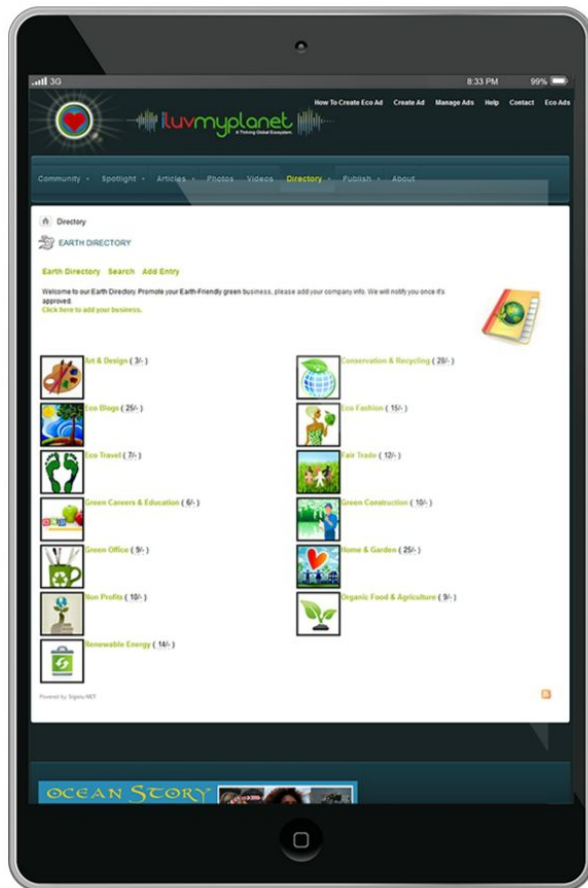

Frankly Chat

Celebrity Chat Prototype

Gift Wrapped

Custom Music Maker App

Tab Traks

Piano N Guitar App

ILuvMyPlanet

 Global Publishing App