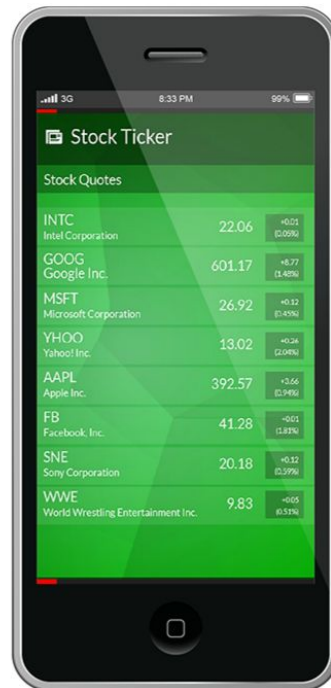

Tab Traks

Piano N Guitar App

ILuvMyPlanet

Global Publishing App

NEXT SCREENSHOT >>>

PREVIOUS <<<

Intel

Chip Mobile Smart Agent