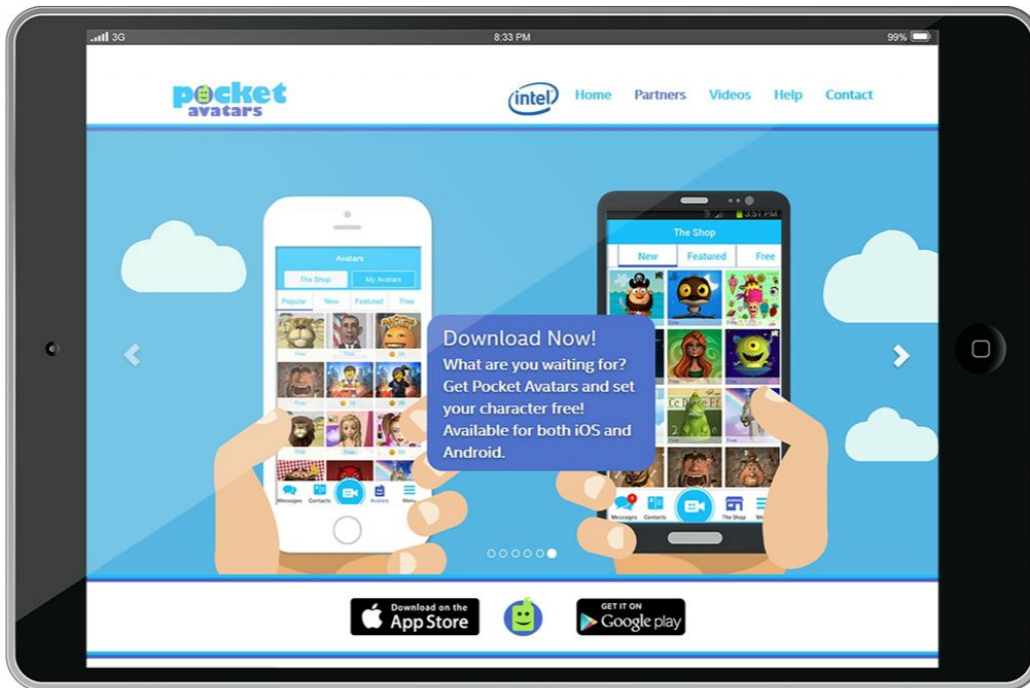

Intel

Chip Mobile Smart Agent

● Pocket Avatars

Frankly Chat

Celebrity Chat Prototype

Gift Wrapped

Custom Music Maker App

Tab Traks

Piano N Guitar App

ILuvMyPlanet

Global Publishing App

NEXT SCREENSHOT >>>

PREVIOUS <<<