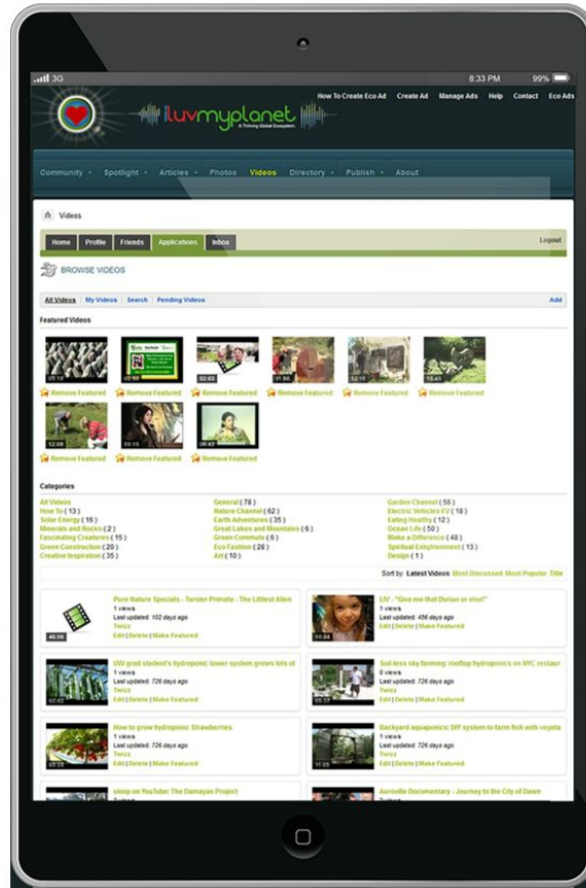

Mobile App Designs - IOS/Android/Tablets

Intel

Chip Mobile Smart Agent

Pocket Avatars

Frankly Chat

Celebrity Chat Prototype

Gift Wrapped

Custom Music Maker App

Tab Traks

Piano N Guitar App

ILuvMyPlanet

Global Publishing App

NEXT SCREENSHOT >>>

PREVIOUS <<<