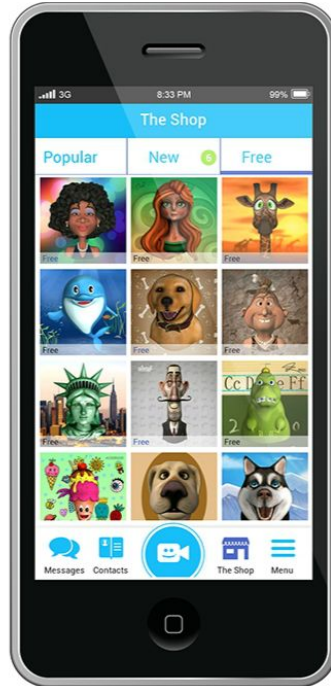

Global Publishing App

NEXT SCREENSHOT >>>

PREVIOUS <<<

Intel

Chip Mobile Smart Agent

● Pocket Avatars

Frankly Chat

Celebrity Chat Prototype