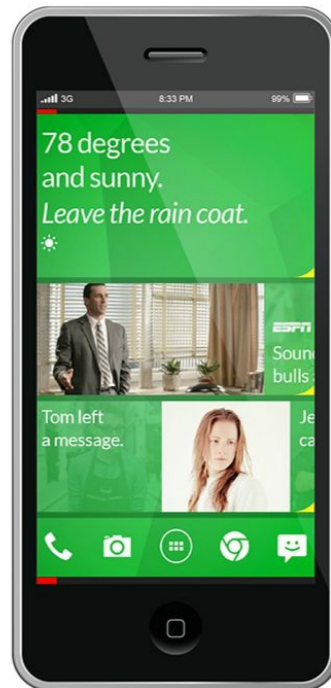

Intel

Chip Mobile Smart Agent

Pocket Avatars

Frankly Chat

Celebrity Chat Prototype

Gift Wrapped

Custom Music Maker App

Tab Traks

Piano N Guitar App

ILuvMyPlanet

Global Publishing App

NEXT SCREENSHOT >>>