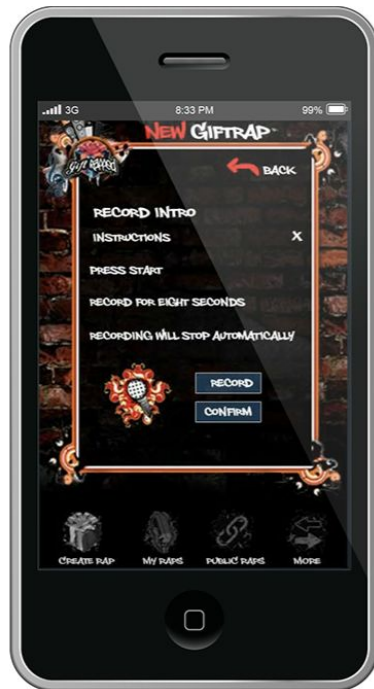

Gift Wrapped

Custom Music Maker App

Tab Traks

Piano N Guitar App

ILuvMyPlanet

Global Publishing App

NEXT SCREENSHOT >>>

PREVIOUS <<<