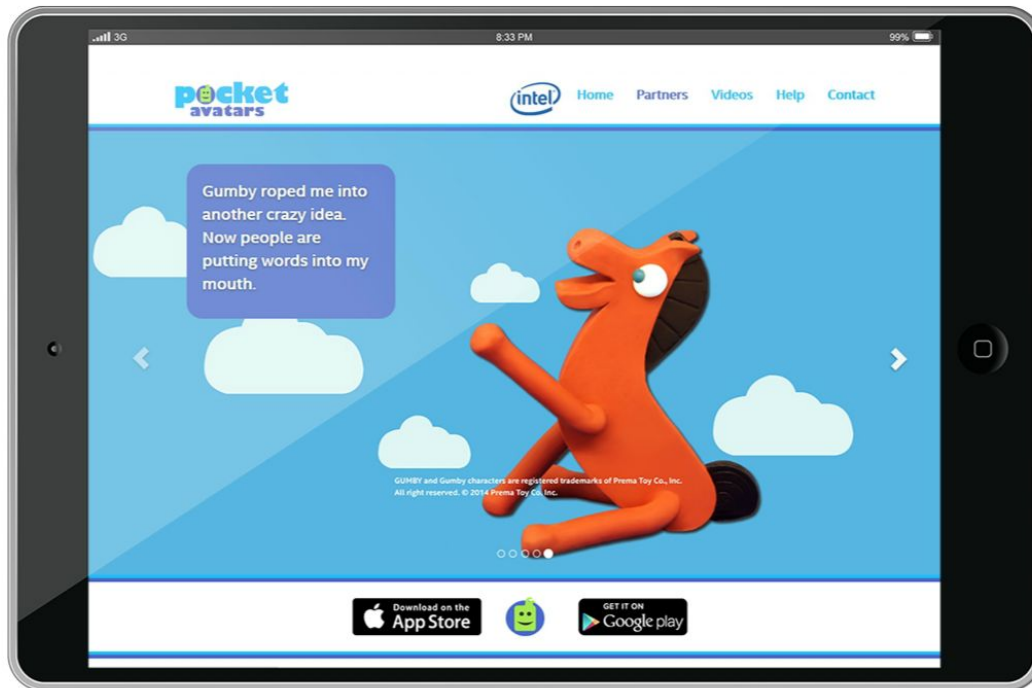

Piano N Guitar App

ILuvMyPlanet

Global Publishing App

NEXT SCREENSHOT >>>

PREVIOUS <<<

Intel

Chip Mobile Smart Agent

● Pocket Avatars

Frankly Chat

Celebrity Chat Prototype

Gift Wrapped

Custom Music Maker App

Tab Traks

Piano N Guitar App

ILuvMyPlanet

Global Publishing App