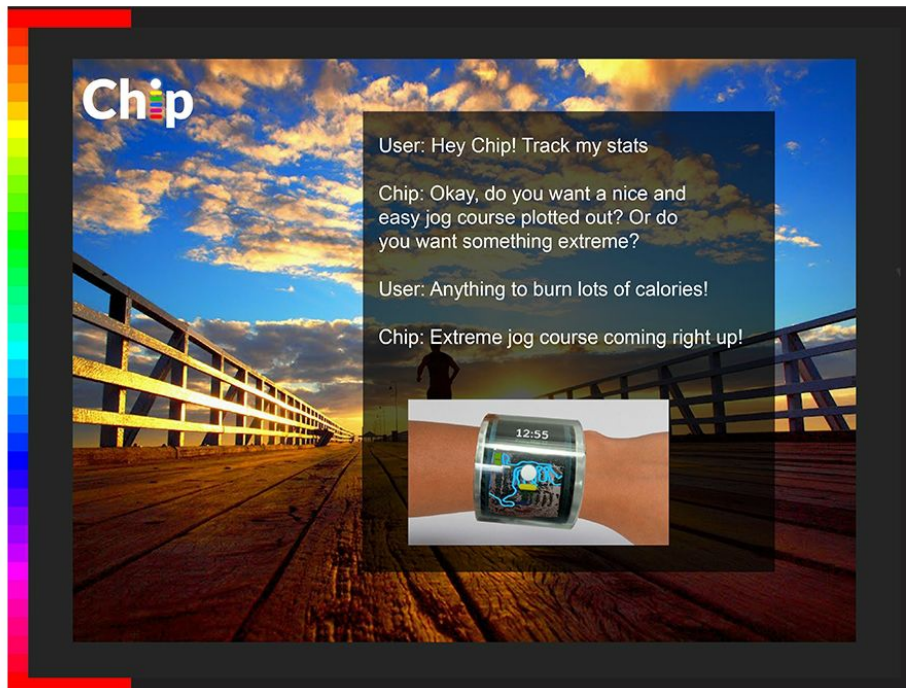

Custom Music Maker App

Tab Traks

Piano N Guitar App

ILuvMyPlanet

Global Publishing App

NEXT SCREENSHOT >>>

PREVIOUS <<<

Intel