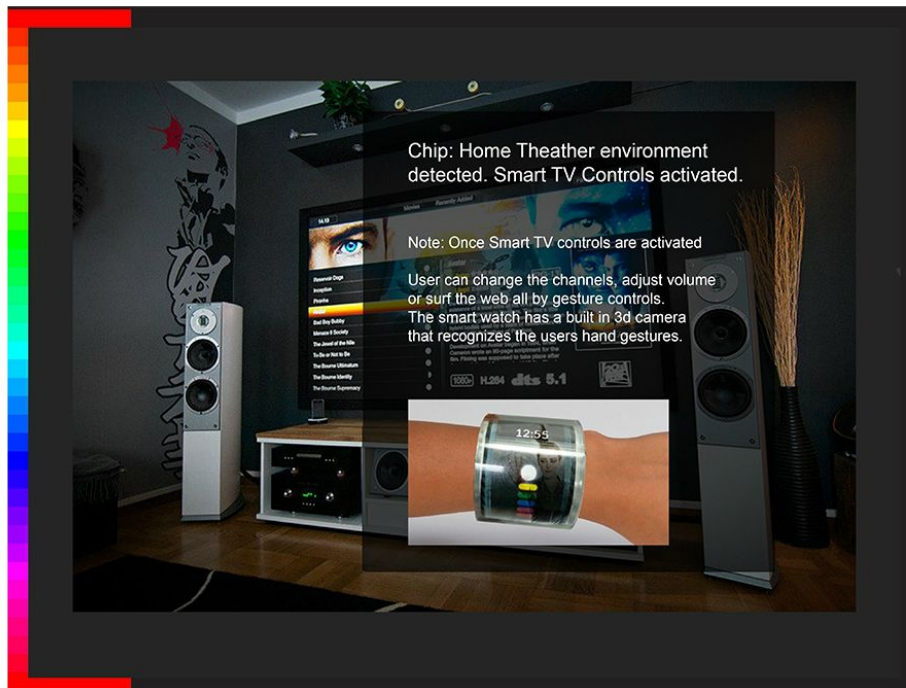

Intel

● Chip Mobile Smart Agent

Pocket Avatars

Frankly Chat

Celebrity Chat Prototype

Gift Wrapped

Custom Music Maker App

Tab Traks

Piano N Guitar App

ILuvMyPlanet

Global Publishing App

NEXT SCREENSHOT >>>

PREVIOUS <<<