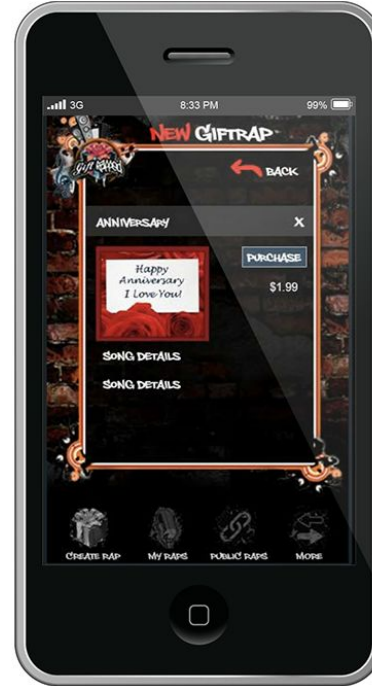

Intel

Chip Mobile Smart Agent

Pocket Avatars

Frankly Chat

Celebrity Chat Prototype

Gift Wrapped

Custom Music Maker App

Tab Traks

Piano N Guitar App

ILuvMyPlanet

Global Publishing App

NEXT SCREENSHOT >>>