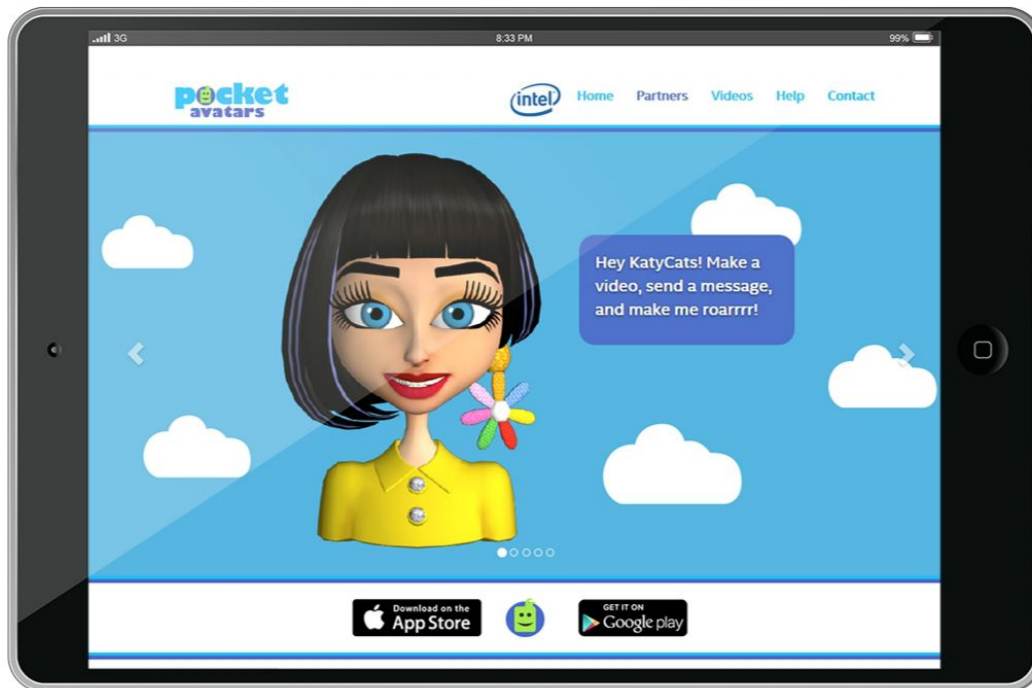

Intel

Chip Mobile Smart Agent

● Pocket Avatars

Frankly Chat

Celebrity Chat Prototype

Gift Wrapped

Custom Music Maker App

Tab Traks

Piano N Guitar App

ILuvMyPlanet

Global Publishing App

NEXT SCREENSHOT >>>

PREVIOUS <<<