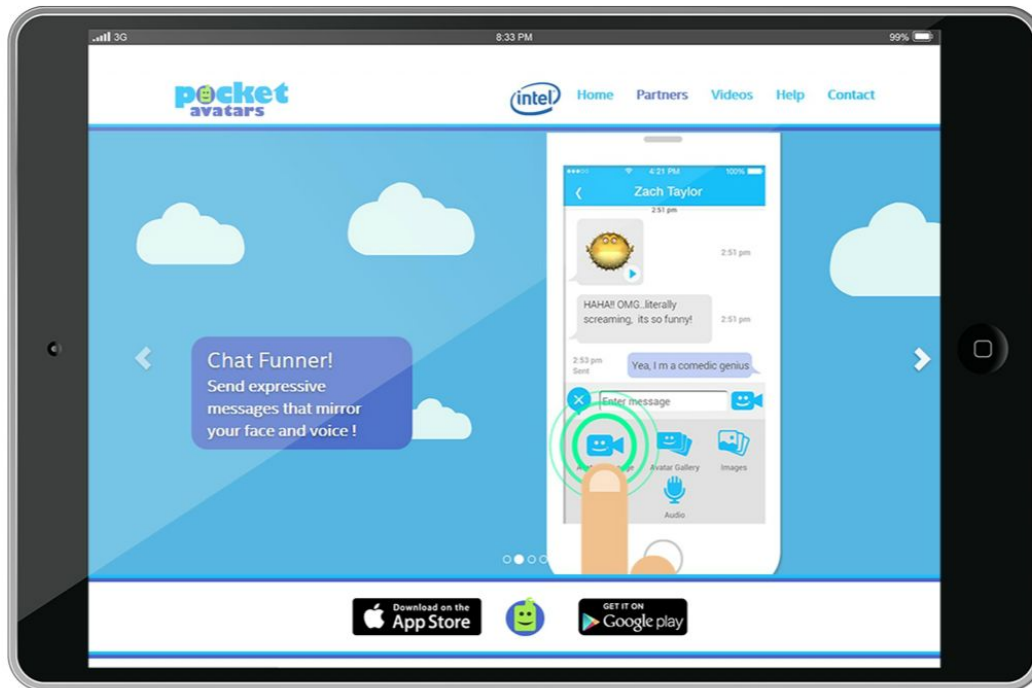

Intel

Chip Mobile Smart Agent

Pocket Avatars

Frankly Chat

Celebrity Chat Prototype

Gift Wrapped

Custom Music Maker App

Tab Traks

Piano N Guitar App

ILuvMyPlanet

Global Publishing App

NEXT SCREENSHOT >>>

PREVIOUS <<<