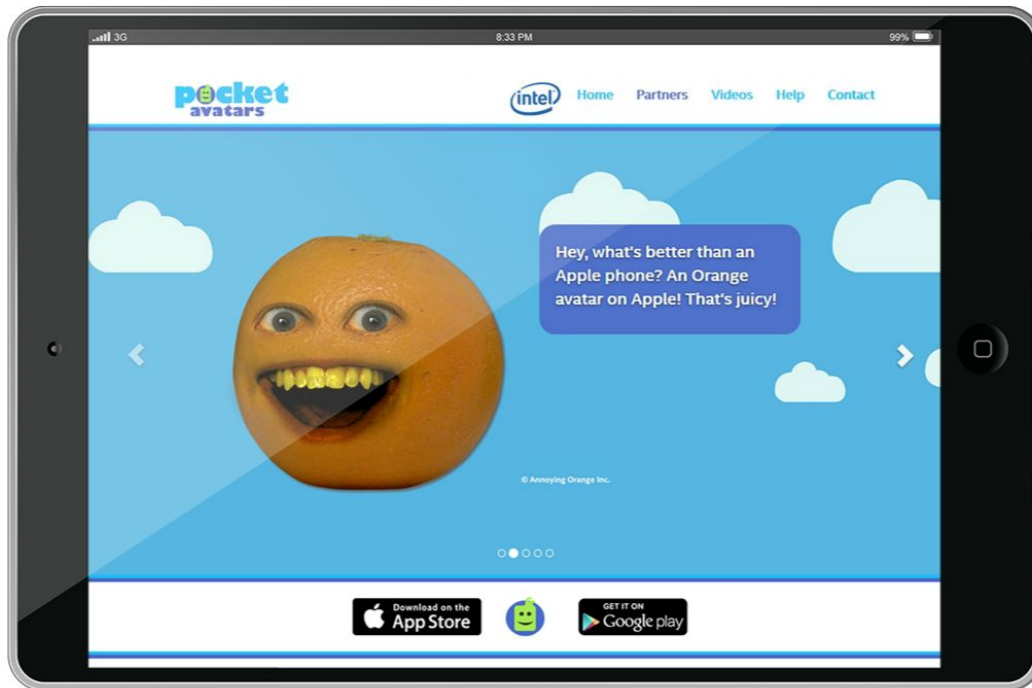

Tab Traks

Piano N Guitar App

ILuvMyPlanet

Global Publishing App

NEXT SCREENSHOT >>>

PREVIOUS <<<

Intel

Chip Mobile Smart Agent

● Pocket Avatars

Frankly Chat

Celebrity Chat Prototype

Gift Wrapped

Custom Music Maker App

Tab Traks

Piano N Guitar App

ILuvMyPlanet

Global Publishing App

NEXT SCREENSHOT >>>

PREVIOUS <<<

Intel

Chip Mobile Smart Agent

● Pocket Avatars

Frankly Chat

Celebrity Chat Prototype