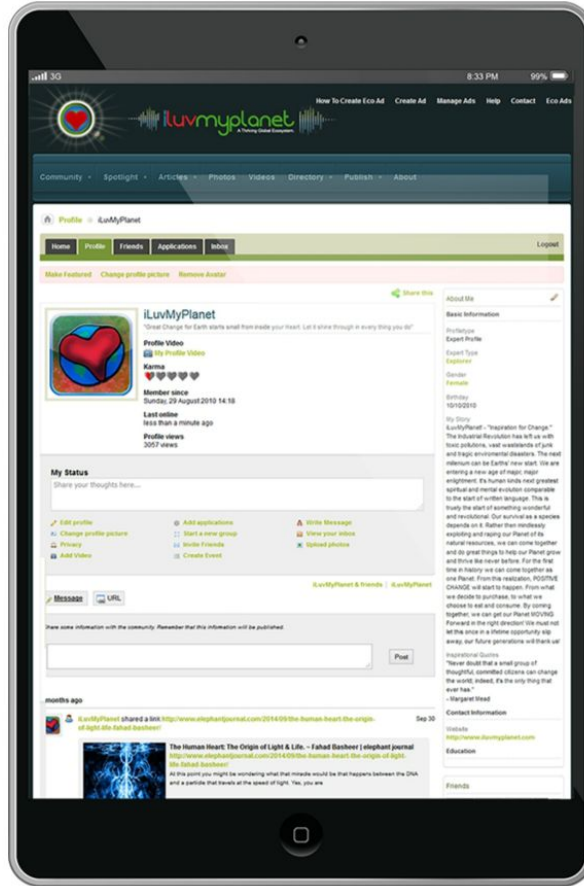

Gift Wrapped

Custom Music Maker App

Tab Traks

Piano N Guitar App

ILuvMyPlanet

Global Publishing App

NEXT SCREENSHOT >>>

PREVIOUS <<<

Mobile App Designs - IOS/Android/Tablets

Intel

Chip Mobile Smart Agent

Pocket Avatars

Frankly Chat

Celebrity Chat Prototype

Gift Wrapped

Custom Music Maker App

Tab Traks

Piano N Guitar App

iLuvMyPlanet

Global Publishing App

NEXT SCREENSHOT >>>

PREVIOUS <<<

Mobile App Designs - IOS/Android/Tablets

Intel