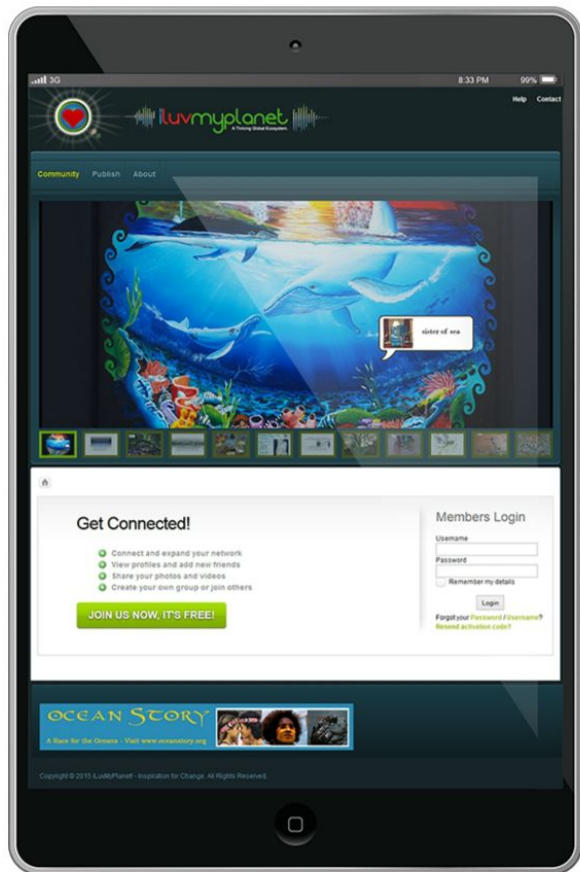

Piano N Guitar App

ILuvMyPlanet

Global Publishing App

NEXT SCREENSHOT >>>

PREVIOUS <<<

Mobile App Designs - IOS/Android/Tablets

Intel

Chip Mobile Smart Agent

Pocket Avatars

Frankly Chat

Celebrity Chat Prototype

Gift Wrapped

Custom Music Maker App

Tab Traks

Piano N Guitar App

ILuvMyPlanet

Global Publishing App

NEXT SCREENSHOT >>>

Mobile App Designs - IOS/Android/Tablets

Intel

Chip Mobile Smart Agent

Pocket Avatars

Frankly Chat

Celebrity Chat Prototype