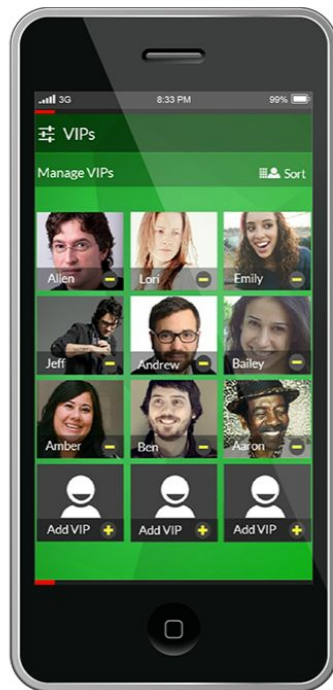

Intel

Chip Mobile Smart Agent

Pocket Avatars

Frankly Chat

Celebrity Chat Prototype

Gift Wrapped

Custom Music Maker App

Tab Traks

Piano N Guitar App

ILuvMyPlanet

Global Publishing App

NEXT SCREENSHOT >>>

PREVIOUS <<<