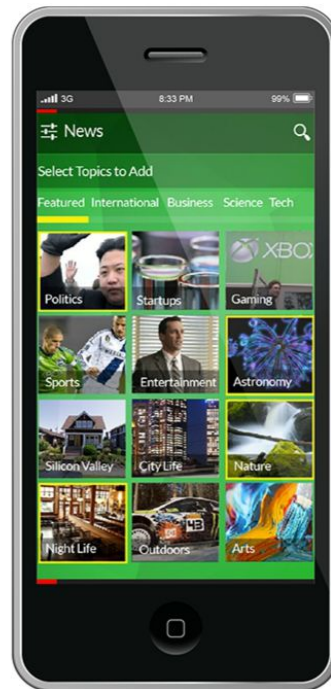

Intel

Chip Mobile Smart Agent

Pocket Avatars

Frankly Chat

Celebrity Chat Prototype

Gift Wrapped

Custom Music Maker App

Tab Traks

Piano N Guitar App

ILuvMyPlanet

Global Publishing App

NEXT SCREENSHOT >>>

PREVIOUS <<<