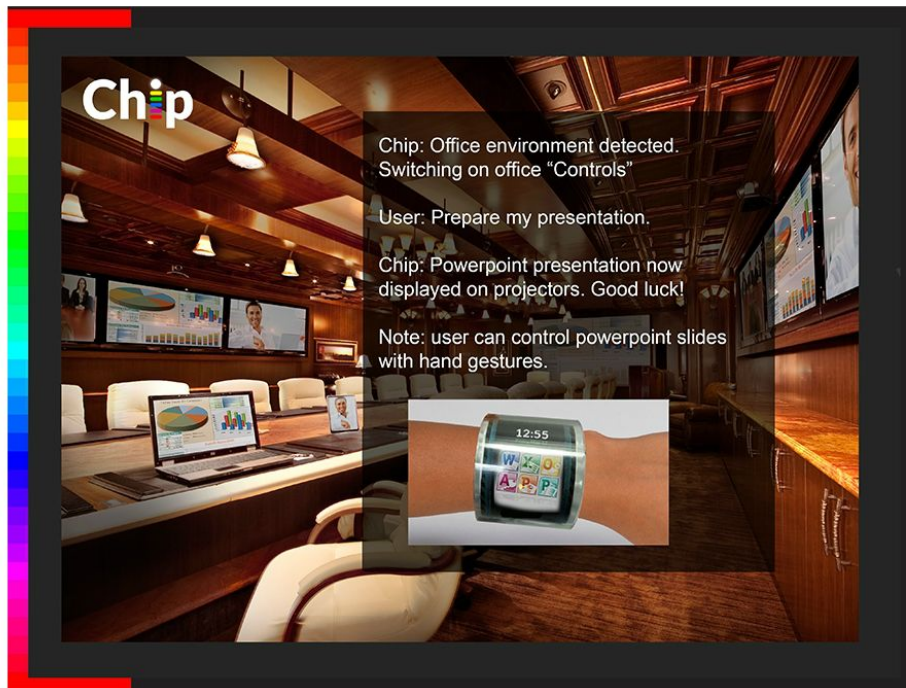

Intel

● Chip Mobile Smart Agent

Pocket Avatars

Frankly Chat

Celebrity Chat Prototype

Gift Wrapped

Custom Music Maker App

Tab Traks

Piano N Guitar App

ILuvMyPlanet

Global Publishing App

NEXT SCREENSHOT >>>

PREVIOUS <<<