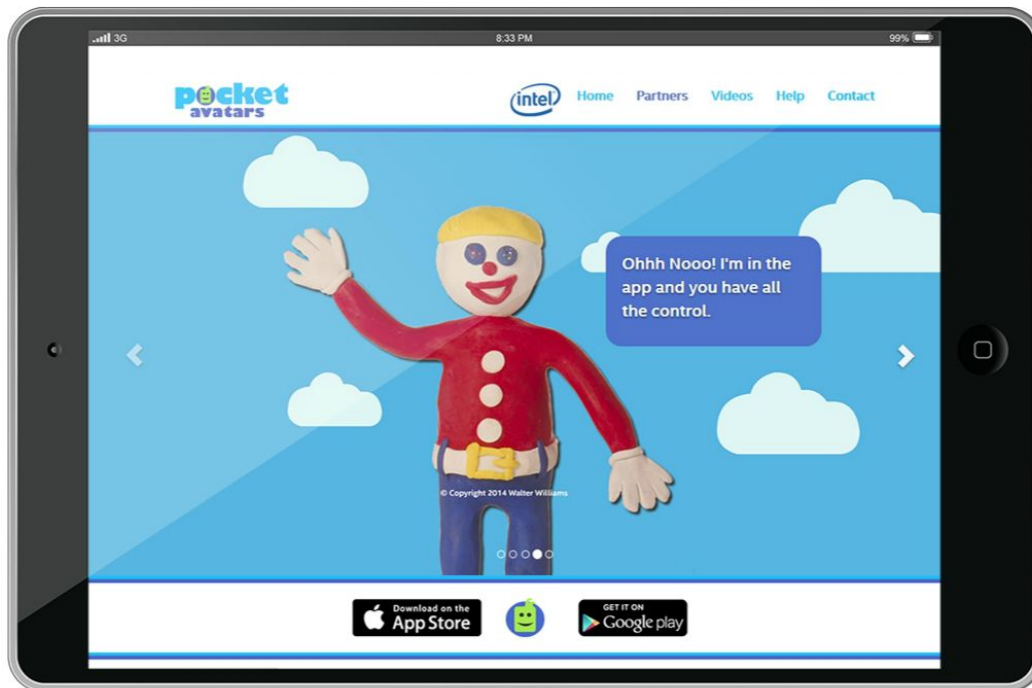

Intel

Chip Mobile Smart Agent

● Pocket Avatars

Frankly Chat

Celebrity Chat Prototype

Gift Wrapped

Custom Music Maker App

Tab Traks

Piano N Guitar App

ILuvMyPlanet

Global Publishing App

NEXT SCREENSHOT >>>

PREVIOUS <<<

Intel

Chip Mobile Smart Agent

● Pocket Avatars