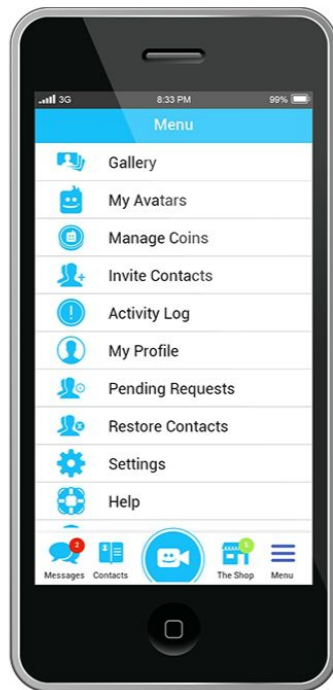

Intel

Chip Mobile Smart Agent

Pocket Avatars

Frankly Chat

Celebrity Chat Prototype

Gift Wrapped

Custom Music Maker App

Tab Traks

Piano N Guitar App

ILuvMyPlanet

Global Publishing App

NEXT SCREENSHOT >>>

PREVIOUS <<<