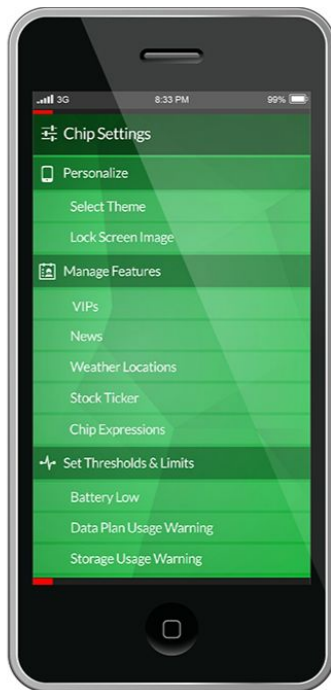

Celebrity Chat Prototype

Gift Wrapped

Custom Music Maker App

Tab Traks

Piano N Guitar App

ILuvMyPlanet

Global Publishing App

NEXT SCREENSHOT >>>