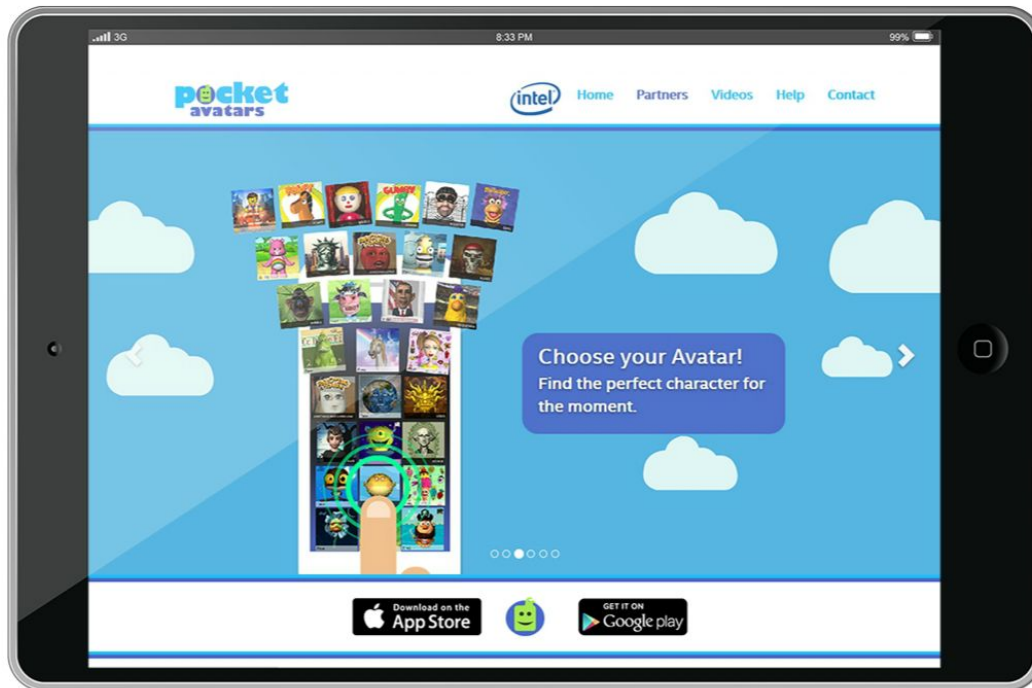

Frankly Chat

Celebrity Chat Prototype

Gift Wrapped

Custom Music Maker App

Tab Traks

Piano N Guitar App

ILuvMyPlanet

Global Publishing App