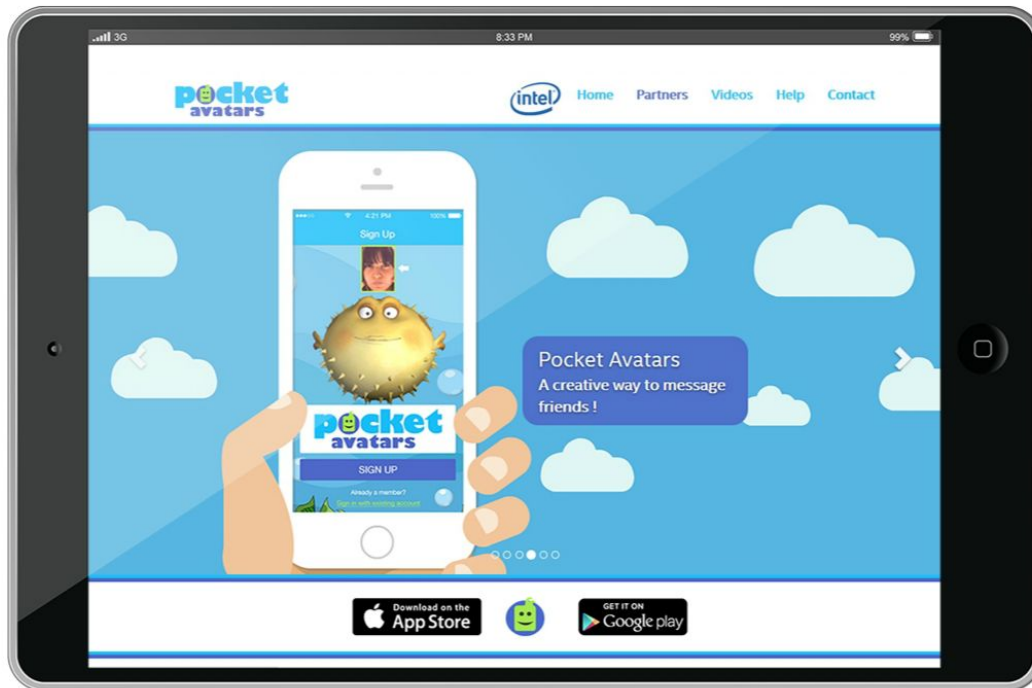

Intel

Chip Mobile Smart Agent

● Pocket Avatars

Frankly Chat

Celebrity Chat Prototype

Gift Wrapped

Custom Music Maker App

Tab Traks

Piano N Guitar App

ILuvMyPlanet

Global Publishing App

NEXT SCREENSHOT >>>

PREVIOUS <<<