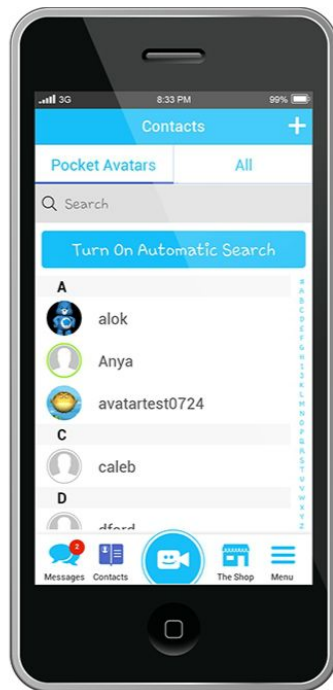

Intel

Chip Mobile Smart Agent

Pocket Avatars

Frankly Chat

Celebrity Chat Prototype

Gift Wrapped

Custom Music Maker App

Tab Traks

Piano N Guitar App

ILuvMyPlanet

Global Publishing App

NEXT SCREENSHOT >>>

PREVIOUS <<<