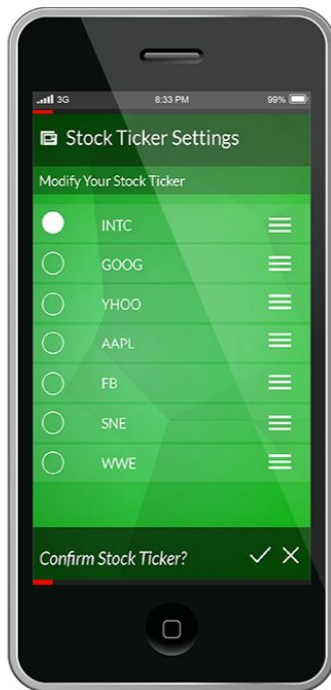

Tab Traks

Piano N Guitar App

ILuvMyPlanet

Global Publishing App

NEXT SCREENSHOT >>>

PREVIOUS <<<

Intel

Chip Mobile Smart Agent