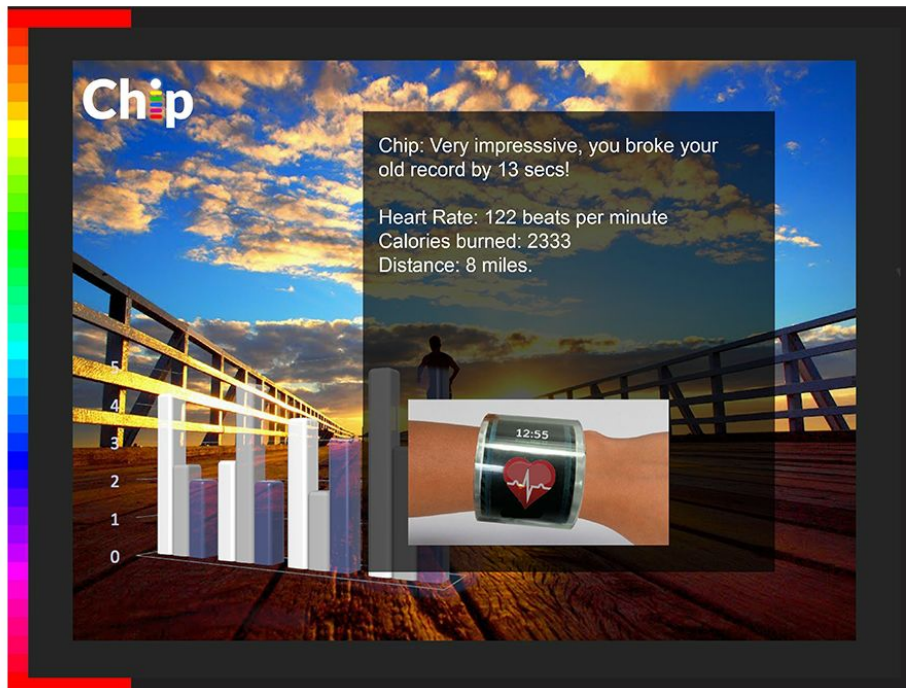

Intel

● Chip Mobile Smart Agent

Pocket Avatars

Frankly Chat

Celebrity Chat Prototype

Gift Wrapped

Custom Music Maker App

Tab Traks

Piano N Guitar App

ILuvMyPlanet

Global Publishing App

NEXT SCREENSHOT >>>

PREVIOUS <<<