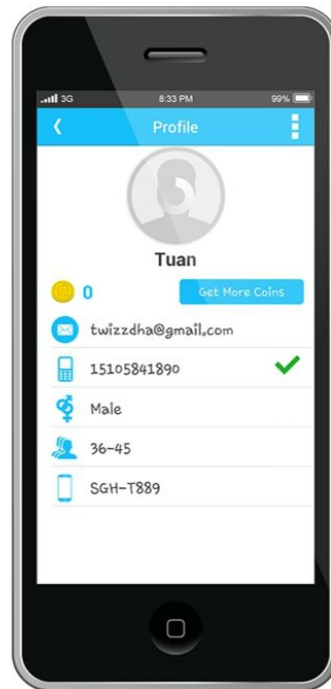

Intel

Chip Mobile Smart Agent

Pocket Avatars

Frankly Chat

Celebrity Chat Prototype

Gift Wrapped

Custom Music Maker App

Tab Traks

Piano N Guitar App

ILuvMyPlanet

Global Publishing App

NEXT SCREENSHOT >>>

PREVIOUS <<<