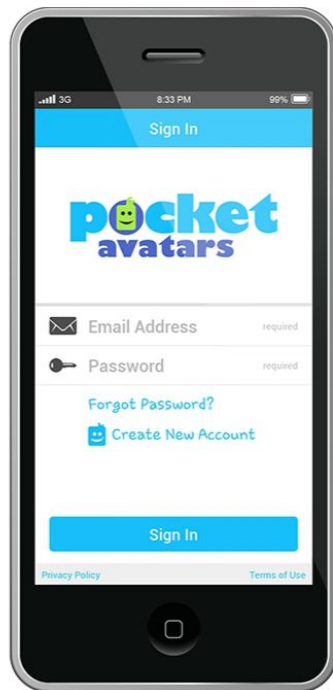

Intel

Chip Mobile Smart Agent

● Pocket Avatars

Frankly Chat

Celebrity Chat Prototype

Gift Wrapped

Custom Music Maker App

Tab Traks

Piano N Guitar App

ILuvMyPlanet

Global Publishing App

NEXT SCREENSHOT >>>

PREVIOUS <<<