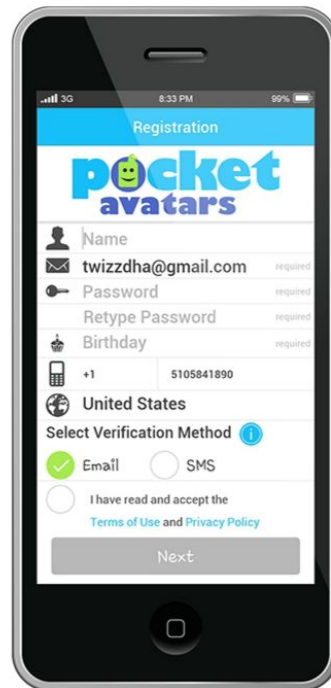

Intel

Chip Mobile Smart Agent

● Pocket Avatars

Frankly Chat

Celebrity Chat Prototype

Gift Wrapped

Custom Music Maker App

Tab Traks

Piano N Guitar App

ILuvMyPlanet

Global Publishing App

NEXT SCREENSHOT >>>

PREVIOUS <<<