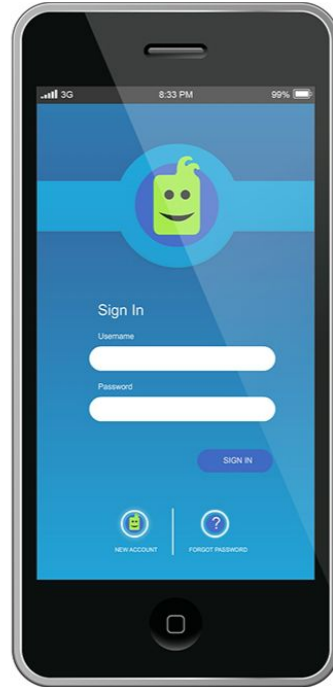

Global Publishing App

NEXT SCREENSHOT >>>

Intel

Chip Mobile Smart Agent

● Pocket Avatars

Frankly Chat

Celebrity Chat Prototype

Gift Wrapped