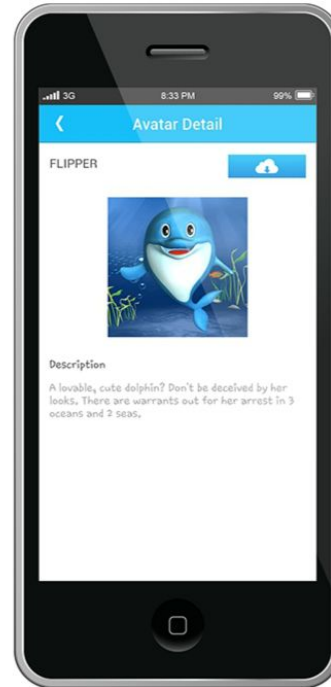

Global Publishing App

NEXT SCREENSHOT >>>

PREVIOUS <<<

Intel

Chip Mobile Smart Agent

● Pocket Avatars

Frankly Chat

Celebrity Chat Prototype