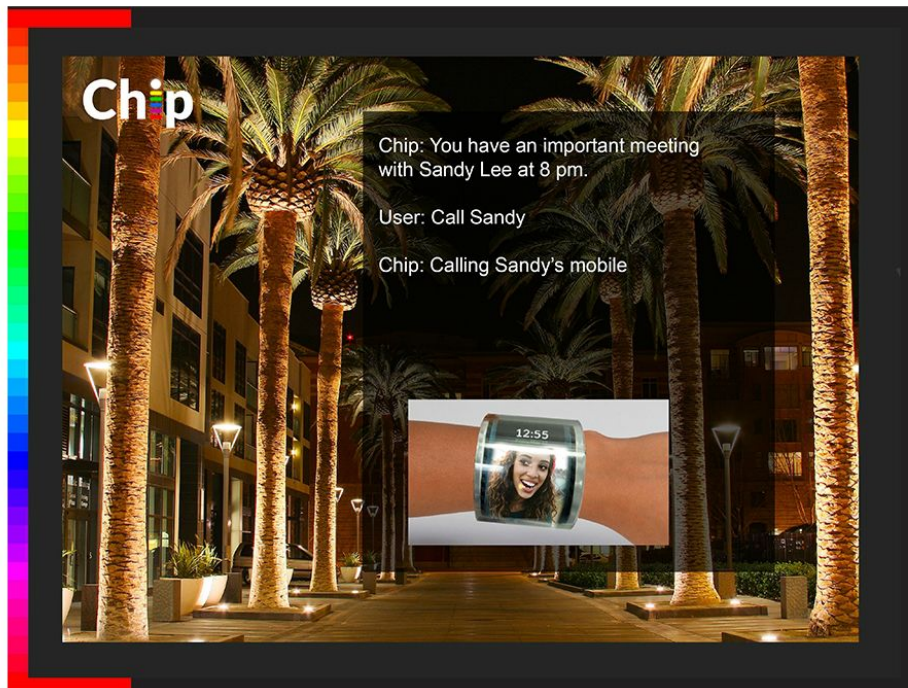

Celebrity Chat Prototype

Gift Wrapped

Custom Music Maker App

Tab Traks

Piano N Guitar App

ILuvMyPlanet

Global Publishing App

NEXT SCREENSHOT >>>