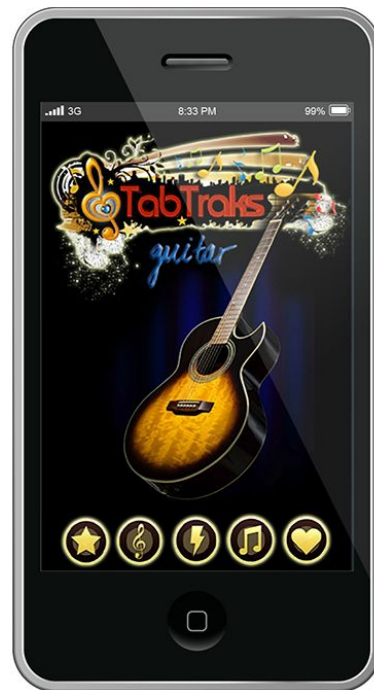

Celebrity Chat Prototype

Gift Wrapped

Custom Music Maker App

Tab Traks

Piano N Guitar App

ILuvMyPlanet

Global Publishing App

NEXT SCREENSHOT >>>

Intel

Chip Mobile Smart Agent

Pocket Avatars

Frankly Chat

Celebrity Chat Prototype

Gift Wrapped

Custom Music Maker App

Tab Traks