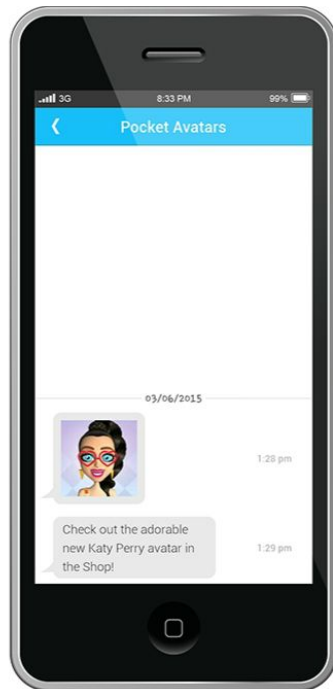

Intel

Chip Mobile Smart Agent

● Pocket Avatars

Frankly Chat

Celebrity Chat Prototype

Gift Wrapped

Custom Music Maker App

Tab Traks

Piano N Guitar App

ILuvMyPlanet

Global Publishing App

NEXT SCREENSHOT >>>

PREVIOUS <<<