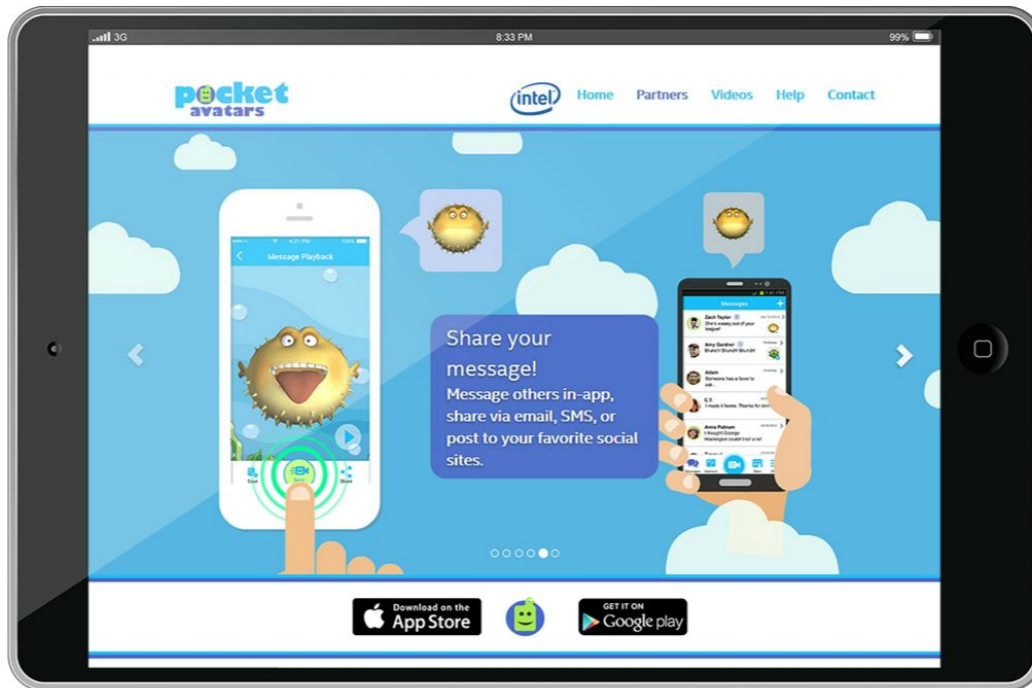

Chip Mobile Smart Agent

● Pocket Avatars

Frankly Chat

Celebrity Chat Prototype

Gift Wrapped

Custom Music Maker App

Tab Traks

Piano N Guitar App

ILuvMyPlanet

Global Publishing App

NEXT SCREENSHOT >>>

PREVIOUS <<<

Intel

Chip Mobile Smart Agent

● Pocket Avatars

Frankly Chat